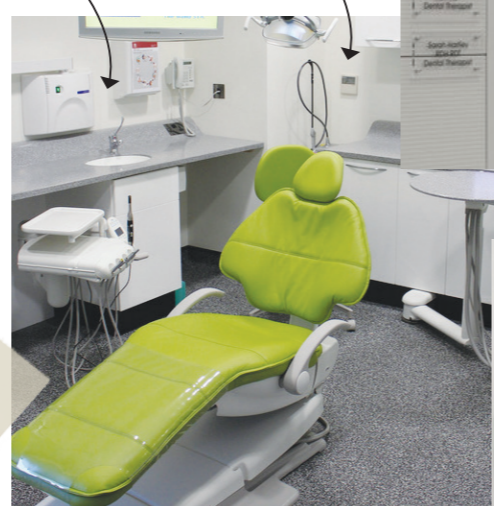

Dusk Du Pont Corion Top

A-dec 500